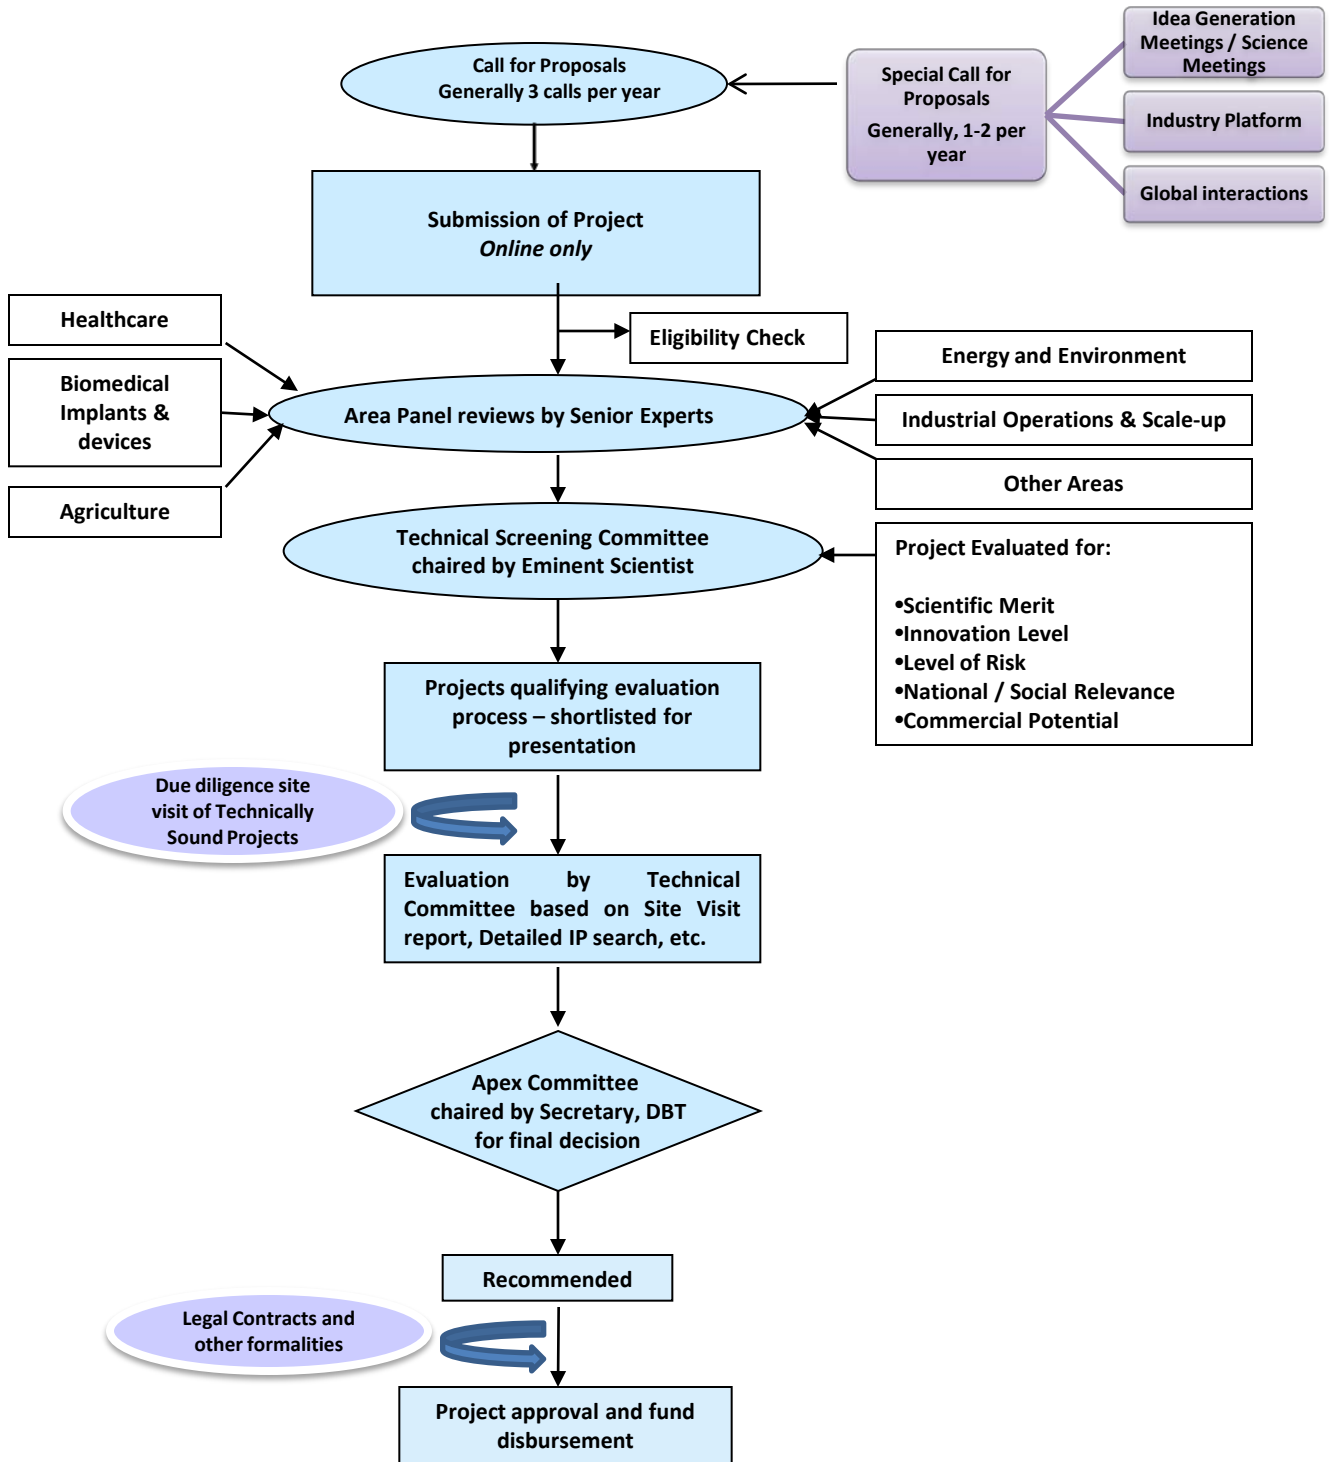

BIPP – Operational Mechanism

Process of Evaluation / Decision Making takes 4-5 months. Decision is conveyed at each stage.